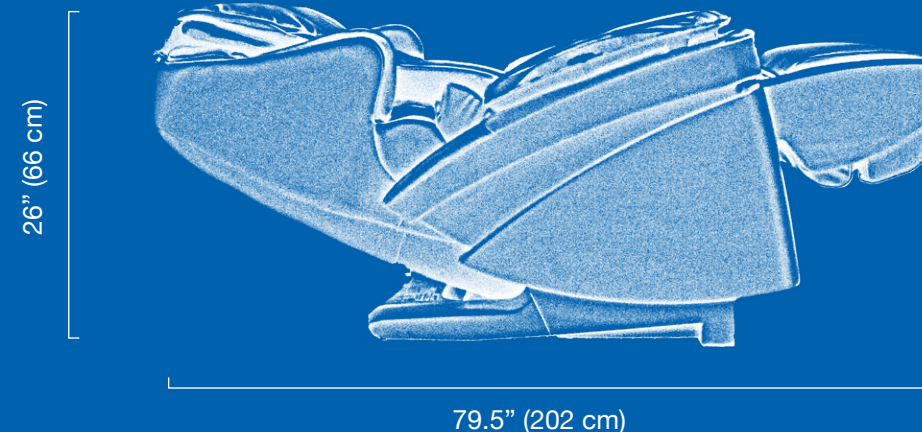

## SPECIFICATIONS

<b>Model Number</b>	EP-MA73
<b>Dimensions (Reclined)</b>	L 79.5" x W 35.4" x H 26" L 202 cm x W 90 cm x H 66 cm
<b>Dimensions (Upright)</b>	L 48" x W 35.4" x H 45.3" L 122 cm x W 90 cm x H 115 cm
<b>Weight (Boxed)</b>	218 lbs (99 kg)
<b>Weight (Unboxed)</b>	191 lbs (87 kg)
<b>User Weight Limit</b>	264 lbs (120 kg)
<b>User Height Range</b>	4'8" – 6'2"
<b>Total Air Cells</b>	33
<b>Program Length</b>	16 min
<b>Back Massage Coverage</b>	207 sq in